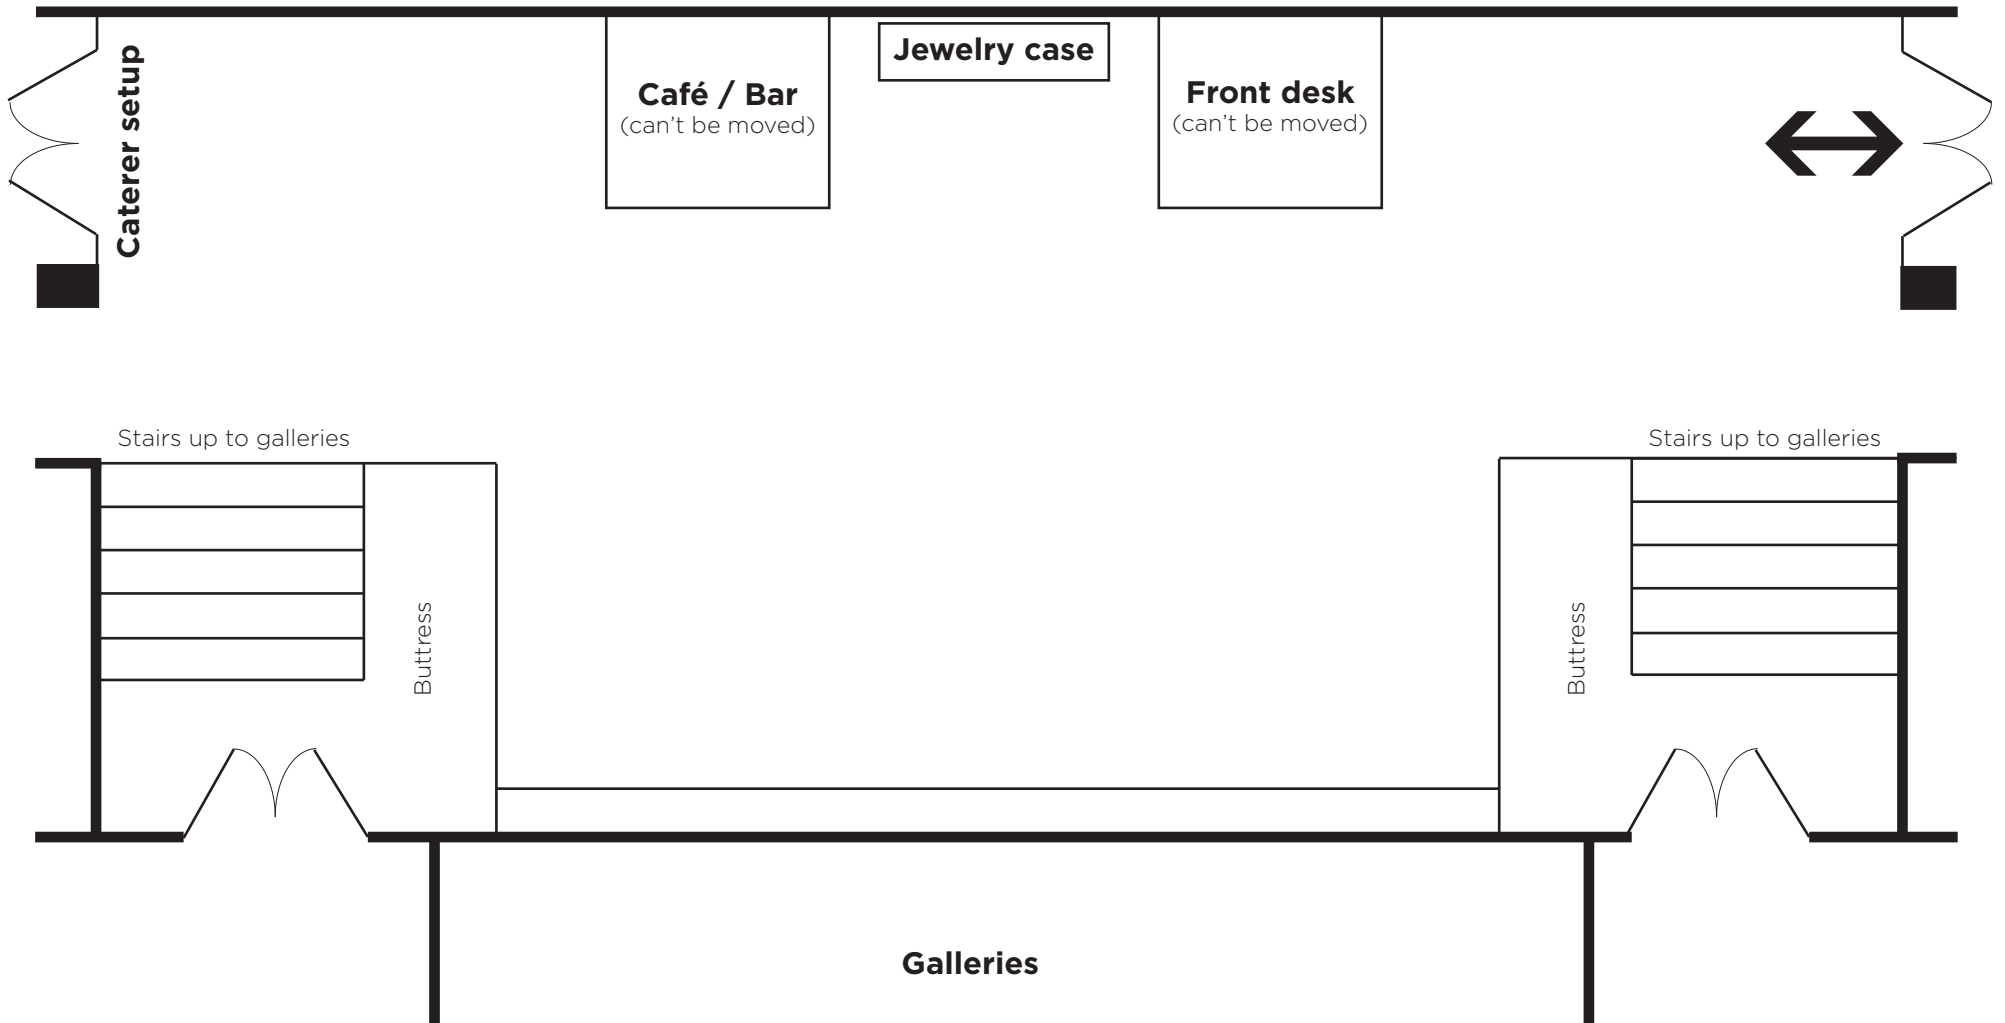

Sculpture garden

Smart Museum of Art

Eunice Ratner Reception Gallery

smartmuseum.uchicago.edu/about/rentals

Available at no additional charge

- (6) 42" round tables
- (30) chairs (5 per table)
- (6) benches