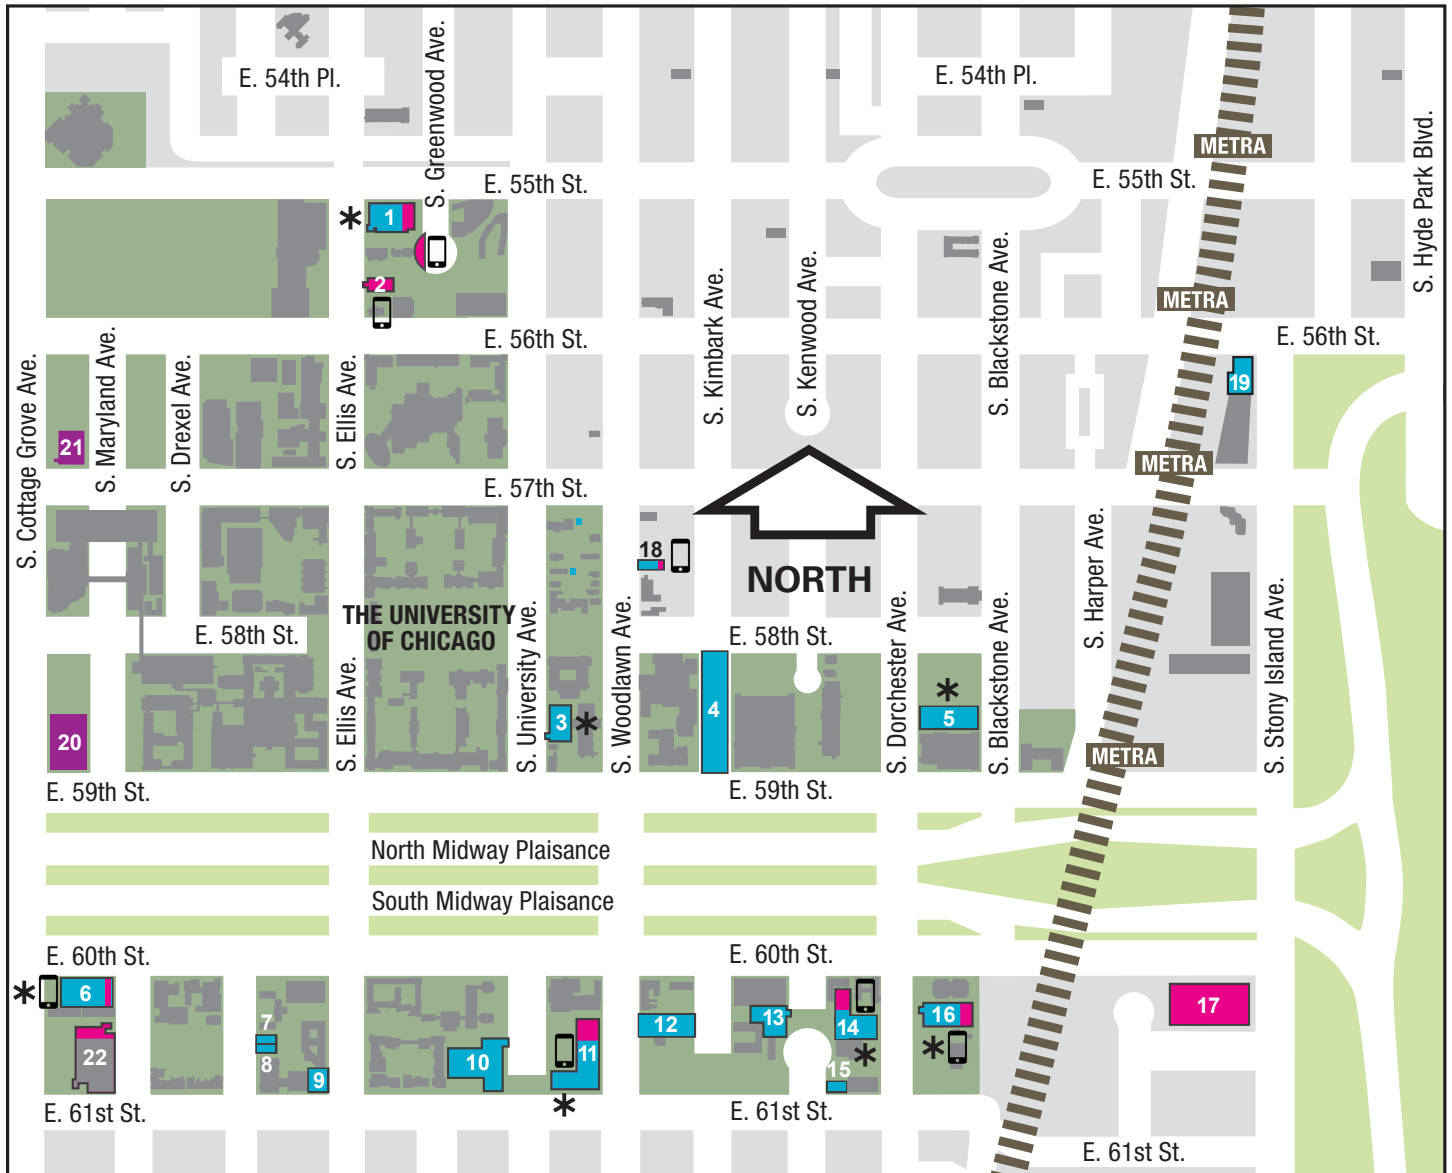

# PARKING LOTS AND GARAGES

All parking lots have ADA accessible parking

- |                                   |                      |
|-----------------------------------|----------------------|
| 1 Ellis Garage                    | 12 Kimbark           |
| 2 Young                           | 13 New Grad          |
| 3 Lexington                       | 14 Chapin            |
| 4 Judd                            | 15 6045/Kenwood      |
| 5 International House             | 16 Dorchester        |
| 6 Wells                           | 17 Community Lot     |
| 7 Faculty Apartments              | 18 McGiffert House   |
| 8 Woodlawn Social Services Center | 19 56th/Stony Island |
| 9 Edelstone                       | 20 Parking A         |
| 10 Law                            | 21 Parking B         |
| 11 1155/Harris                    | 22 Parking C         |

**KEY**

- Campus
- University Buildings
- Visitor Parking
- Permit Parking
- UC Medicine Parking
- Mobile Payment Parking
- \* Car Sharing Vehicle Location