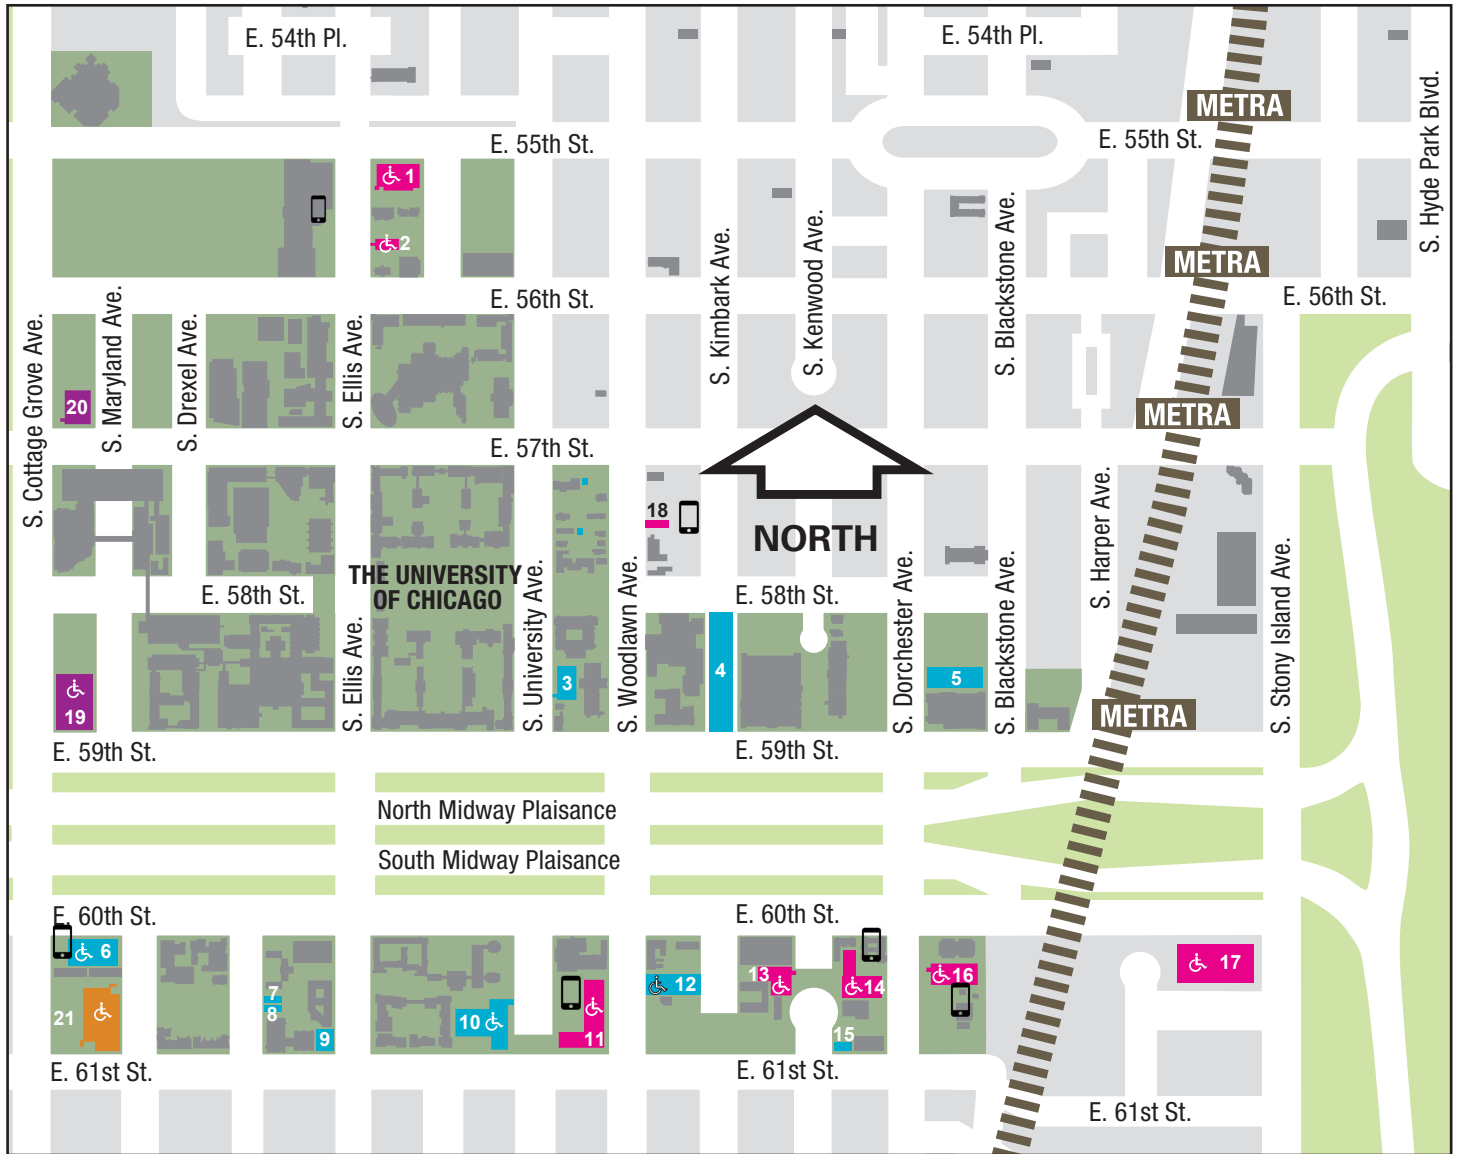

PARKING LOTS AND GARAGES

- | | |
|-----------------------------------|---|
| 1 Ellis Garage | 12 Kimbark |
| 2 Young | 13 New Graduate Residence |
| 3 Lexington | 14 Chapin |
| 4 Judd | 15 6045/Kenwood |
| 5 International House | 16 Dorchester |
| 6 Wells | 17 Community Lot |
| 7 Faculty Apartments | 18 McGiffert House
(Changing to Visitor Parking) |
| 8 Woodlawn Social Services Center | 19 Parking A |
| 9 Edelstone | 20 Parking B |
| 10 Law | 21 Parking C |
| 11 1155/Harris | |

KEY

- Campus
- University Buildings
- Visitor Parking
- Permit Parking
- UC Medicine Parking
- University Buildings & UC Medicine Parking
- ADA Accessible Parking
- Mobile Payment Parking

MOBILE PAYMENT PARKING LOTS:
Chapin, Young, Dorchester, Harris, McGiffert, and Wells