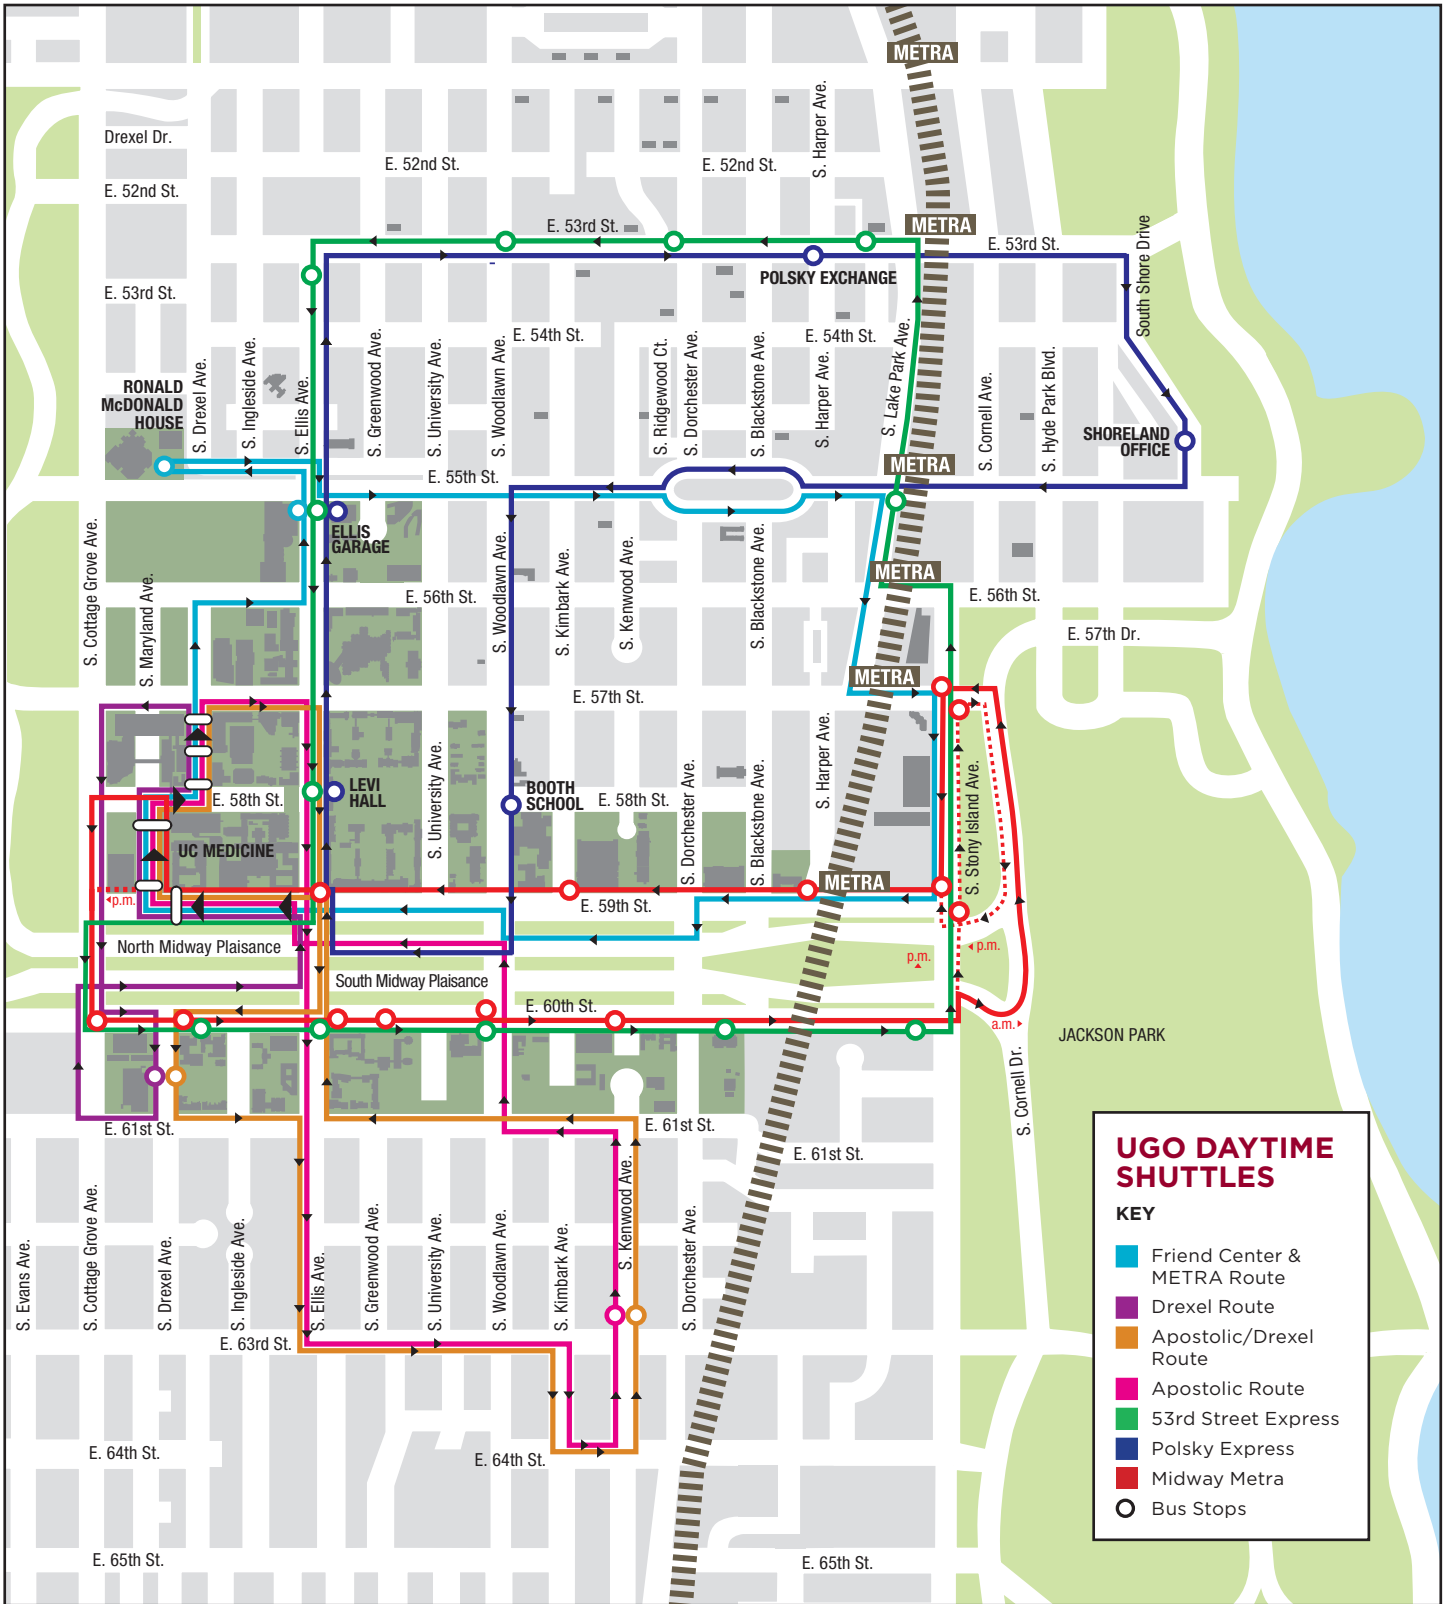

UGO DAYTIME SHUTTLES

UGO DAYTIME SHUTTLES

KEY

- Friend Center & METRA Route
- Drexel Route
- Apostolic/Drexel Route
- Apostolic Route
- 53rd Street Express
- Polisky Express
- Midway Metra
- Bus Stops