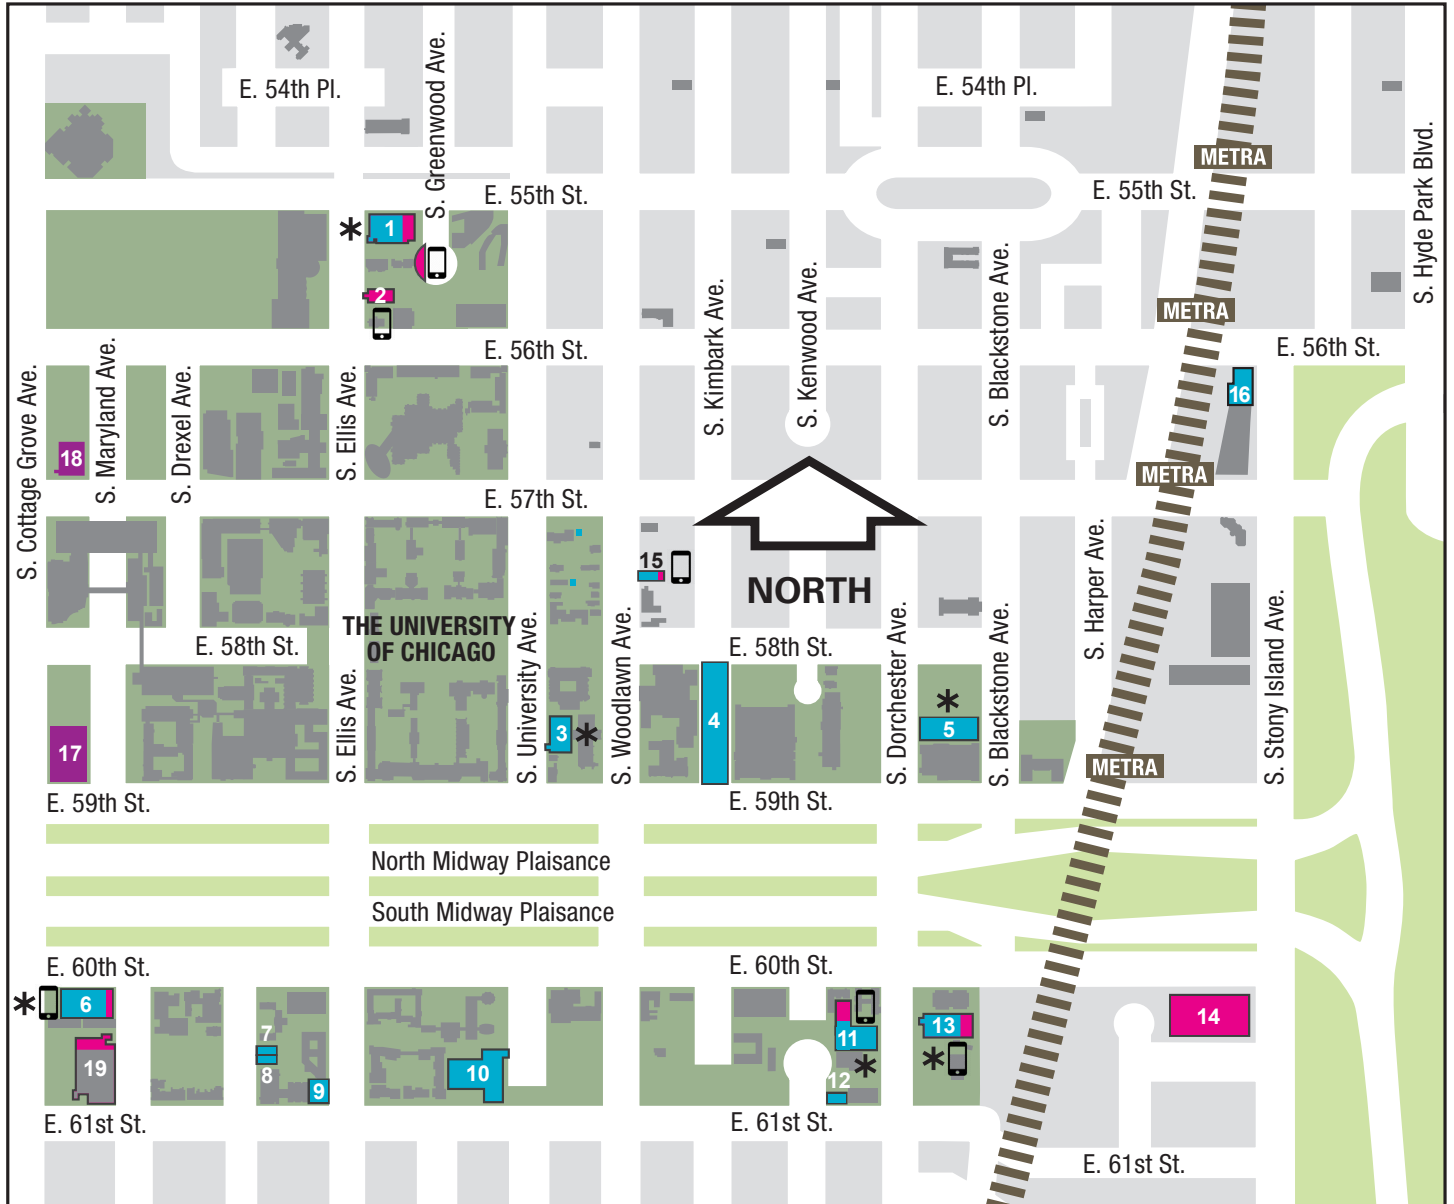

# PARKING LOTS AND GARAGES

*All parking lots have ADA accessible parking*

- |  |                             |
|--|-----------------------------|
| <b>1</b> Ellis Garage                    | <b>10</b> Law               |
| <b>2</b> Young                           | <b>11</b> Chapin            |
| <b>3</b> Lexington                       | <b>12</b> 6045/Kenwood      |
| <b>4</b> Judd                            | <b>13</b> Dorchester        |
| <b>5</b> International House             | <b>14</b> Community Lot     |
| <b>6</b> Wells                           | <b>15</b> McGiffert House   |
| <b>7</b> Faculty Apartments              | <b>16</b> 56th/Stony Island |
| <b>8</b> Woodlawn Social Services Center | <b>17</b> Parking A         |
| <b>9</b> Edelstone                       | <b>18</b> Parking B         |
|  | <b>19</b> Parking C         |

**KEY**

- Campus
- University Buildings
- Visitor Parking
- Permit Parking
- UC Medicine Parking
- Mobile Payment Parking
- \* Car Sharing Vehicle Location