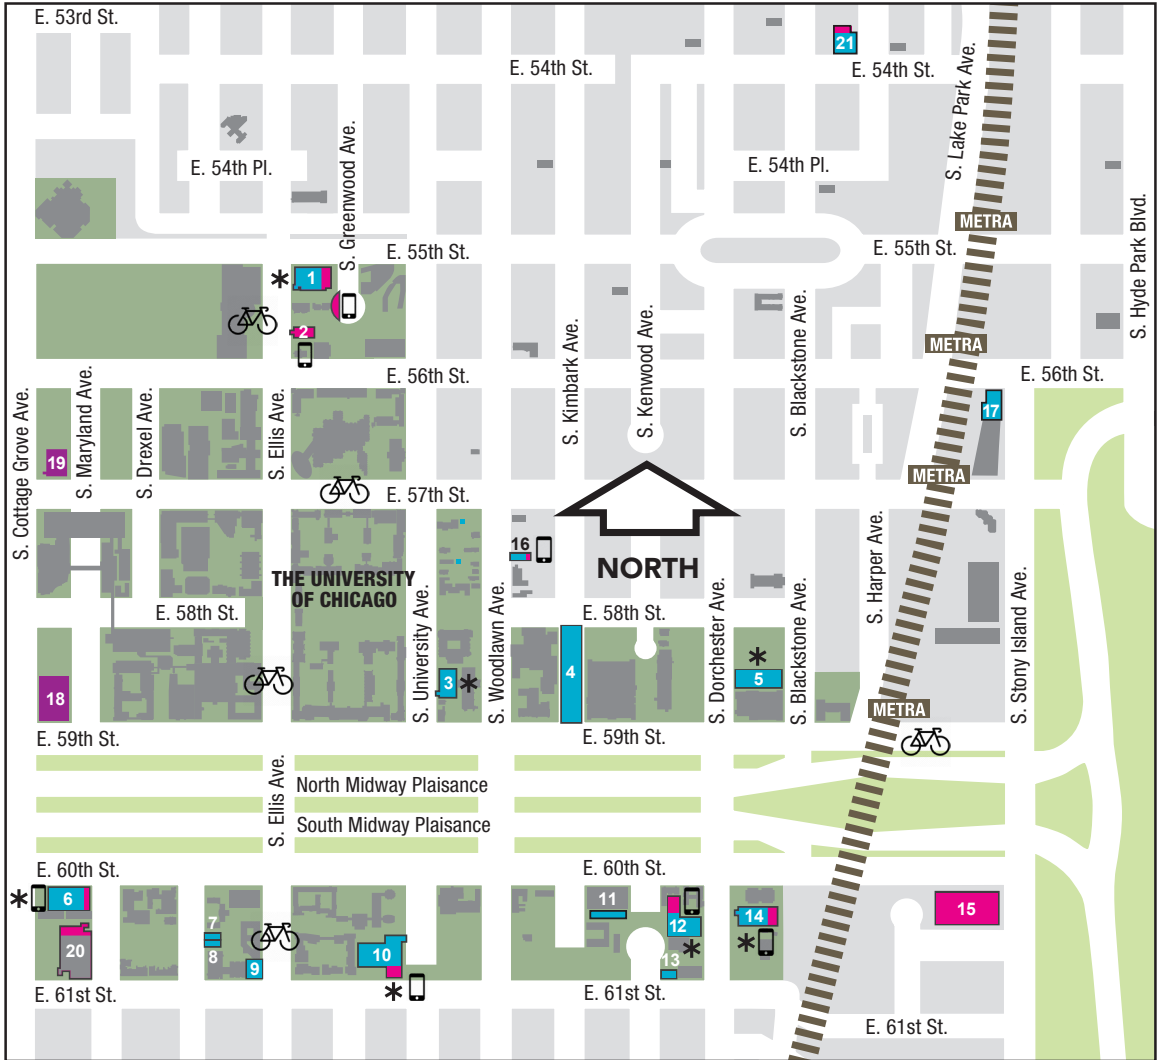

PARKING LOTS AND GARAGES

All parking lots have ADA accessible parking

- | | |
|-----------------------------------|----------------------|
| 1 North Campus | 11 Keller Center Lot |
| 2 Young | 12 Chapin |
| 3 Lexington | 13 6045/Kenwood |
| 4 Judd | 14 Dorchester |
| 5 International House | 15 Community Lot |
| 6 Wells | 16 McGiffert House |
| 7 Faculty Apartments | 17 56th/Stony Island |
| 8 Woodlawn Social Services Center | 18 Parking A |
| 9 Edelstone | 19 Parking B |
| 10 Law | 20 Parking C |
| | 21 Harper Lot |

KEY

- Campus
- University Buildings
- Visitor Parking
- Permit Parking
- UC Medicine Parking
- Mobile Payment Parking
- Car Sharing Vehicle Location
- Divvy Bikes Station