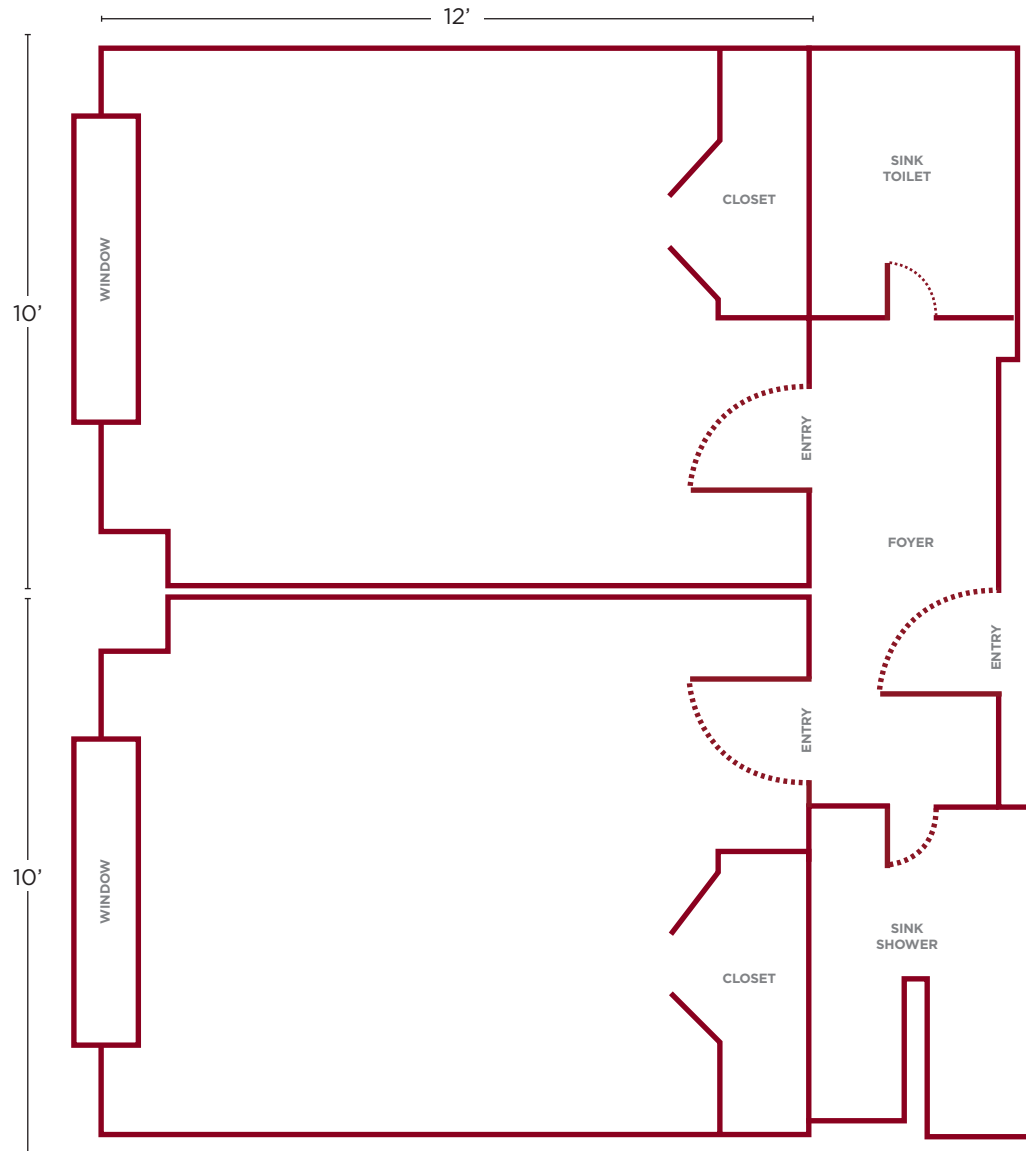

MAX PALEVSKY RESIDENTIAL COMMONS

1101 E. 56th St., Chicago, IL 60637
773.834.9202

NOTE:

This floor plan is of an average room and is for illustrative purposes only. The College Houses contain a wide variety of room types. We are unable to provide floor plans or dimensions for specific rooms.

AVERAGE DOUBLE

APPROXIMATE ROOM DIMENSIONS

12' x 10'

FURNITURE & ROOM AMENITIES

- In each of the connected rooms
- 2 beds, bunkable
 - frame: 38" x 86"
 - mattress: 36" x 80" XL twin
- 2 desks (24" x 42")
- 2 desk chairs
- Carpet
- Dresser with 3-4 drawers or built-in
- Built-in bookshelf
- Closet with shelf and hanging rod