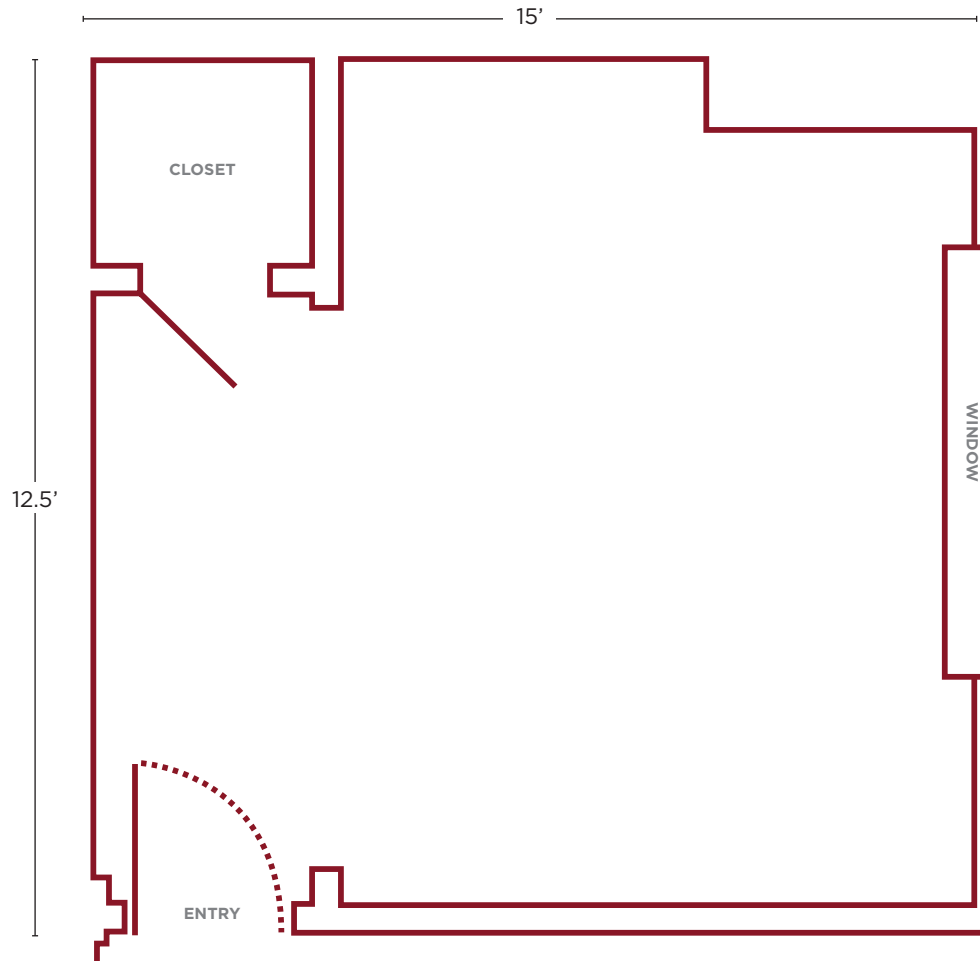

**SNELL-HITCHCOCK HALL**

1009 E. 57th St., Chicago, IL 60637  
773.702.5675

**AVERAGE HITCHCOCK DOUBLE**

**APPROXIMATE ROOM DIMENSIONS**

12.5' x 15'

**FURNITURE & ROOM AMENITIES**

- 2 beds bunkable  
frame: 38" x 86"  
mattress: 36" x 80" XL twin
- 2 desks (24" x 42")
- 2 desk chairs
- Carpet
- Dresser with 3-4 drawers
- Movable bookshelf
- Closets in most rooms, select rooms with wardrobes

**HALL AMMENITIES**

- Community commons
- Indoor & outdoor bike storage
- Piano
- 24/7 front desk
- Community kitchen
- Courtyard
- Vending machines
- Computer lab and printing

**NOTE:**

*This floor plan is of an average room and is for illustrative purposes only. The College Houses contain a wide variety of room types. We are unable to provide floor plans or dimensions for specific rooms.*